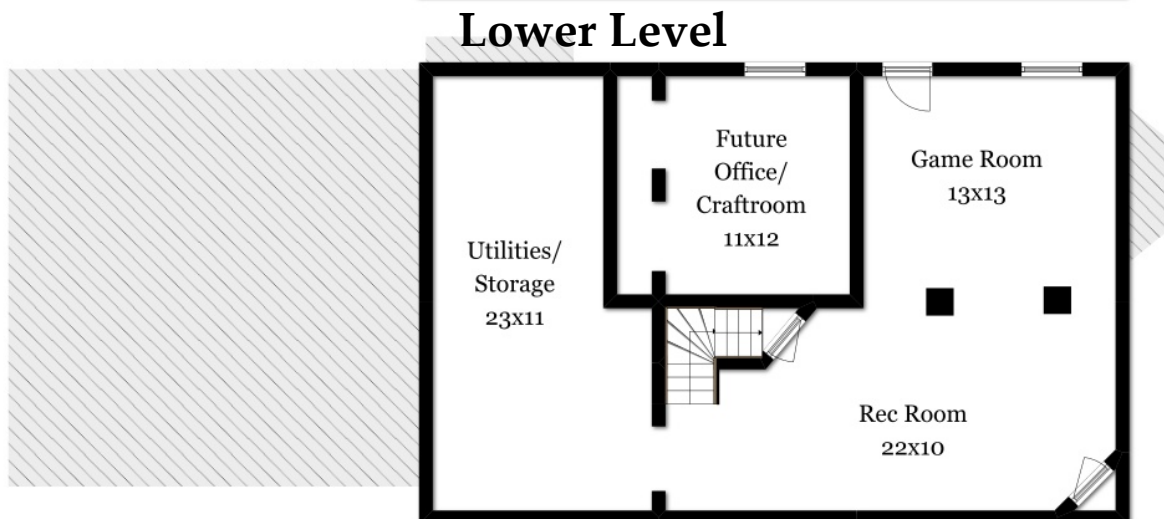

2 Huckleberry Circle Milford, MA

Fabulous 4 Bedroom Colonial at the end of a cul-de-sac in North Milford with super fast access to major routes (495/90), EMC and the new Hopkinton Square (Price Chopper). Gorgeous Kitchen recently remodeled with tons of storage, Awesome Master Bath with heated whirlpool tub and oversized shower is updated to provide a relaxing retreat. Convenient laundry on 1st floor, Newer insulated windows, Partially finished basement, huge double deck, great level yard w/privacy. A Must See home!

Exclusively marketed by:
Kim Poirier

Cell: (508) 473-9000

Email: KimP@ERAKey.com

2 Huckleberry Circle ~ Milford, MA

Plans are intended for marketing purposes only. All measurements are approximate. Buyer expected to perform all due diligence.