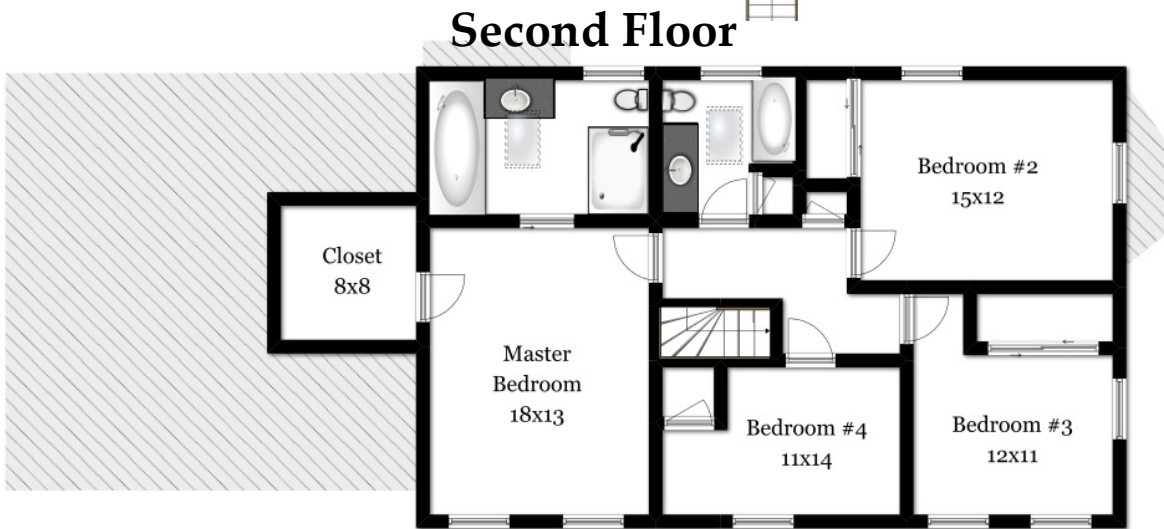

Exclusively marketed by:
Kim Poirier

Cell: (508) 473-9000

Email: KimP@ERAKey.com

2 Huckleberry Circle ~ Milford, MA

Plans are intended for marketing purposes only. All measurements are approximate. Buyer expected to perform all due diligence.