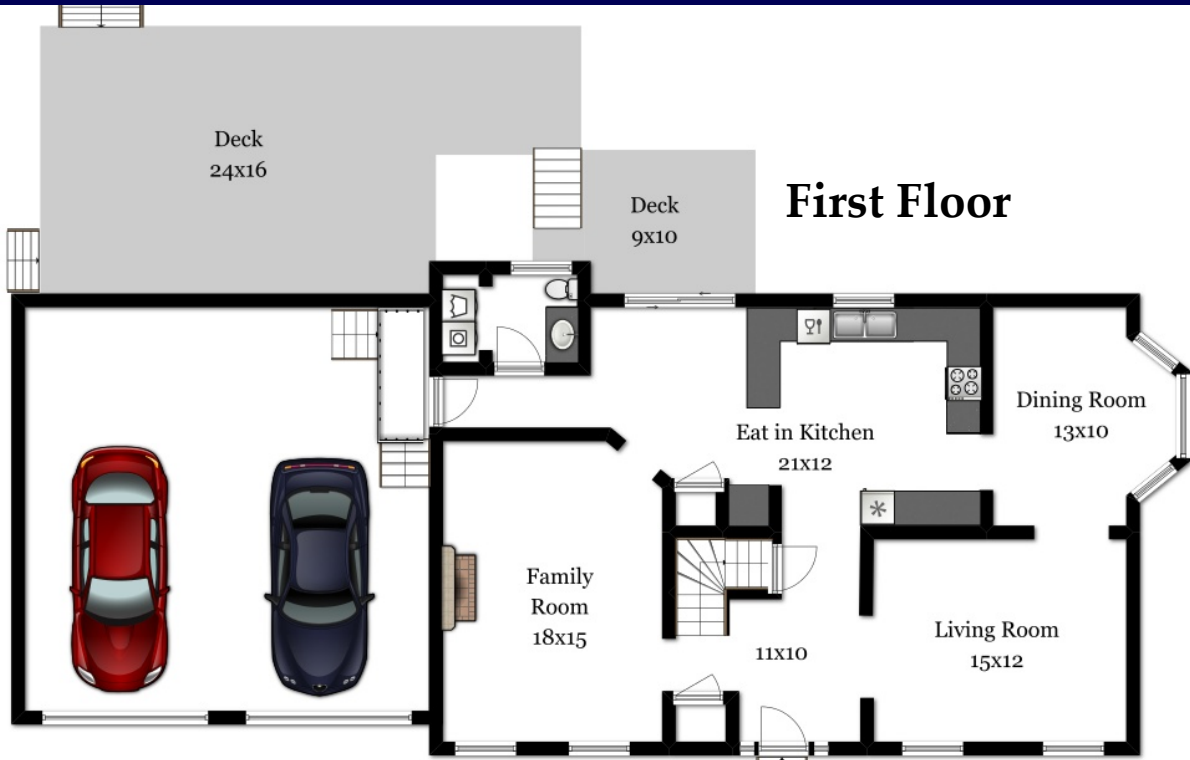

2 Huckleberry Circle Milford, MA

Fabulous 4 Bedroom Colonial at the end of a cul-de-sac in North Milford with super fast access to major routes (495/90), EMC and the new Hopkinton Square (Price Chopper). Gorgeous Kitchen recently remodeled with tons of storage, Awesome Master Bath with heated whirlpool tub and oversized shower is updated to provide a relaxing retreat. Convenient laundry on 1st floor, Newer insulated windows, Partially finished basement, huge double deck, great level yard w/privacy. A Must See home!

Exclusively marketed by:
Kim Poirier

Cell: (508) 473-9000

Email: KimP@ERAKey.com

2 Huckleberry Circle ~ Milford, MA

Plans are intended for marketing purposes only. All measurements are approximate. Buyer expected to perform all due diligence.